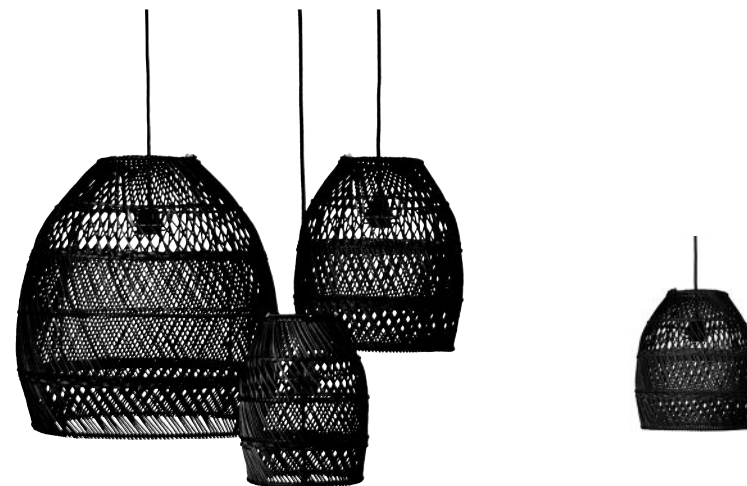

Package info

0,090 m³ (42,0 x 42,0 x 51,0 cm) / 2,3 kg

NEW